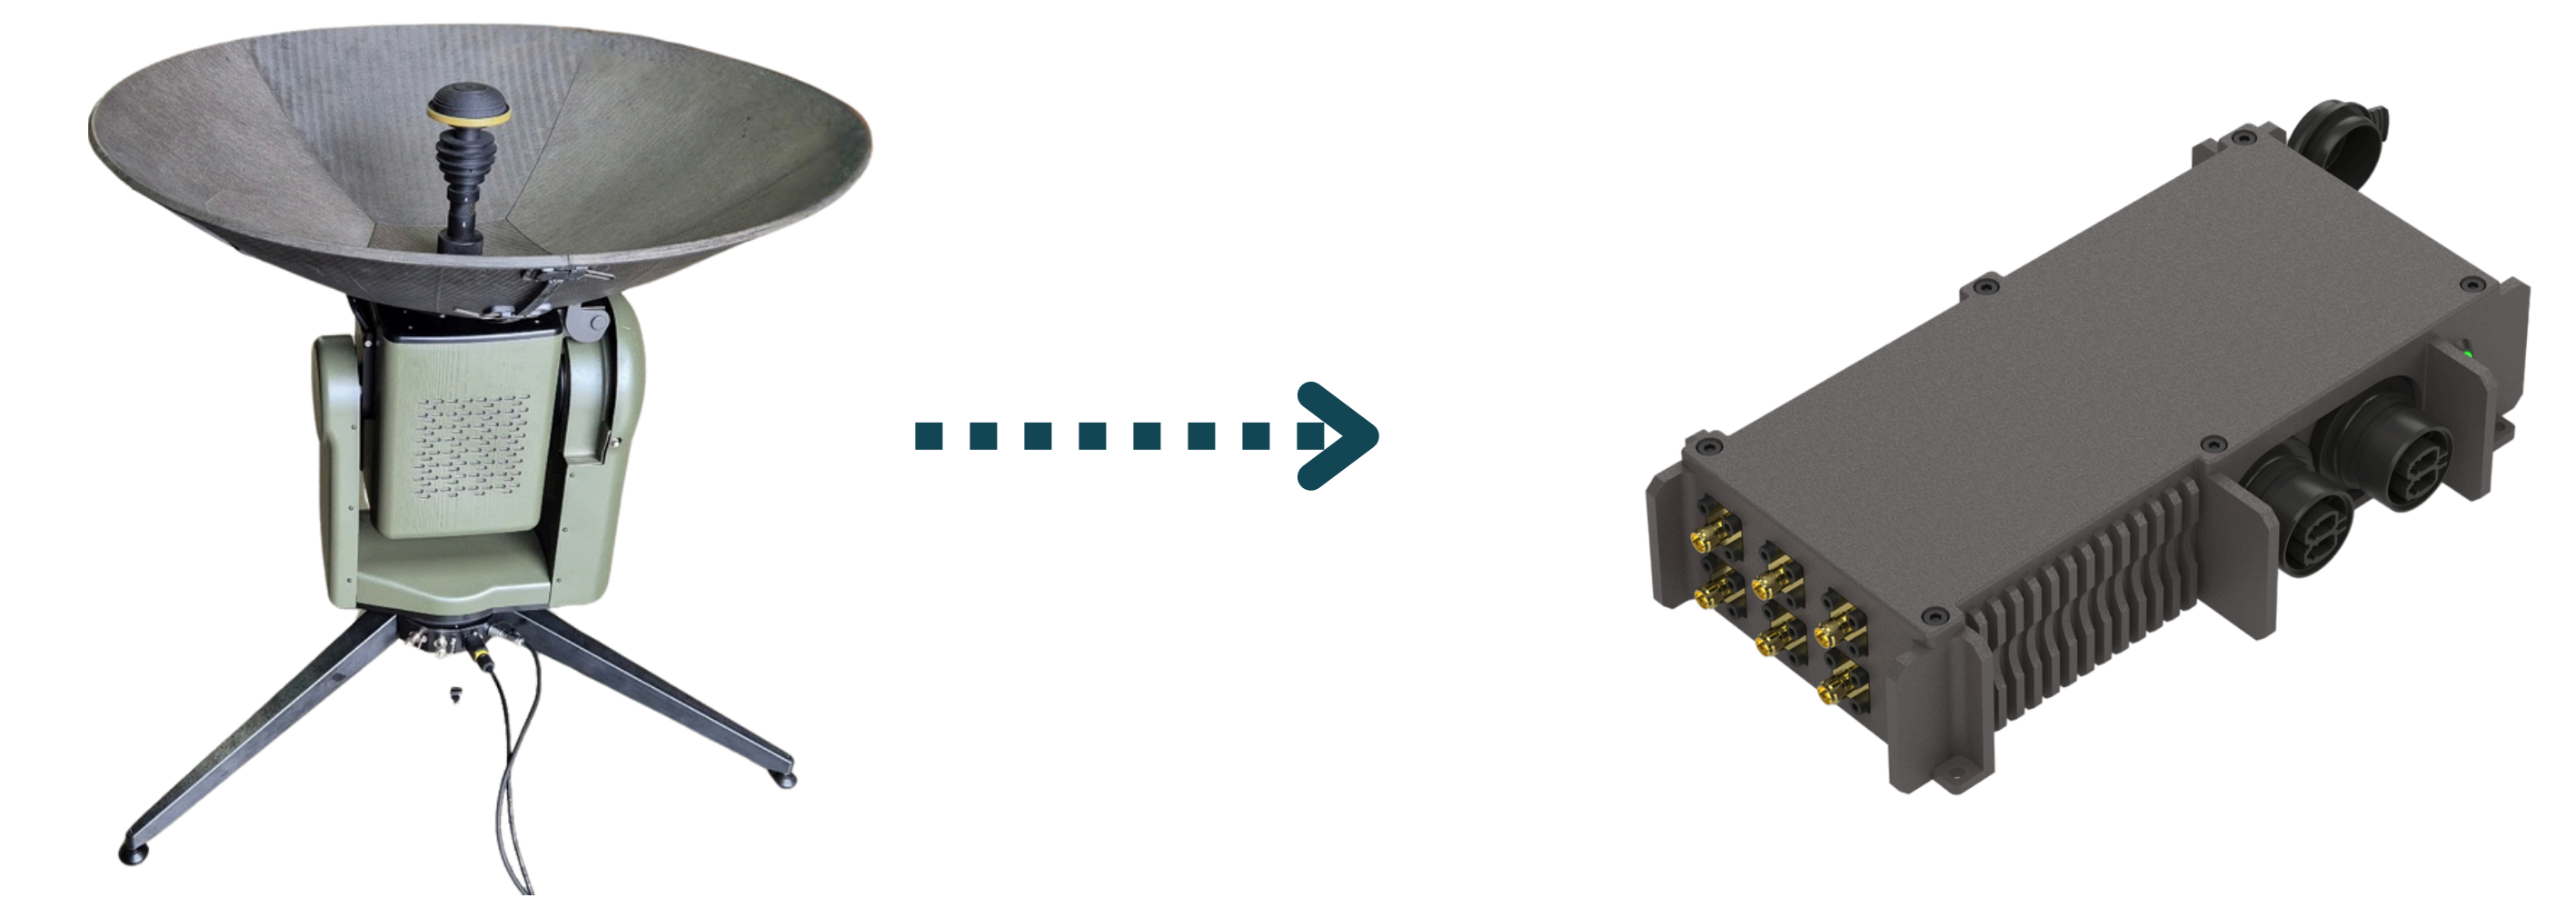

DIGITAL 5000

Gateway

DIGITAL 1000

Edge

USE CASES

Inter-facility link
Diversity

Virtual modems
Security
Continuity of Operations

Terminal / Edge front end digitiser
Single user
Multi-X

FEATURES

High B/W
High dynamic range
Modular with GENUS ecosystem

Full Duplex (Rx & Tx) in same box
Modulation agnostic
DIFI compliant - avoids vendor lock-in
Both IDU and ODU
Secure - HTTPS / SNMPv3

Small SWaPC
Low Ethernet B/W